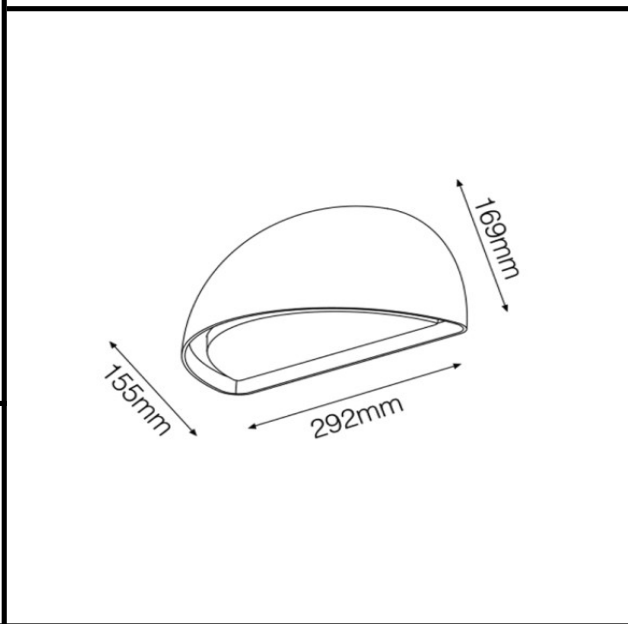

Sovitron Interior Pvt.Ltd.

Model Name	SILAS-E2901 Wall Light/ DL-OUC-E2901-18
Description	Wall light

Technical description	Image
-----------------------	-------

Dimension	L=292mm W=155mm H=169mm
Frame	Aluminium Die-cast
Color Tempertaure	3000K
Power	18W
Total Luminous Flux	810 lm
Efficacy	45 lm/W
IP rating	65
Beam angle	110°
Color Rendering	≥80
Mounting	Surface
Optics	Clear polycarbonate diffuser
Dimming	NON-Dimmable
Operating Voltage	220-240 VAC
Standard Lifetime	L70 minimum at 50,000 burning hours

Dimension diagram

Remarks:-

Address: Plot #7 Saroorpur-Nangla Industrial Area,Ballabgarh-Sohna Road,Faridabad-121005
Email: info@sovitron.com